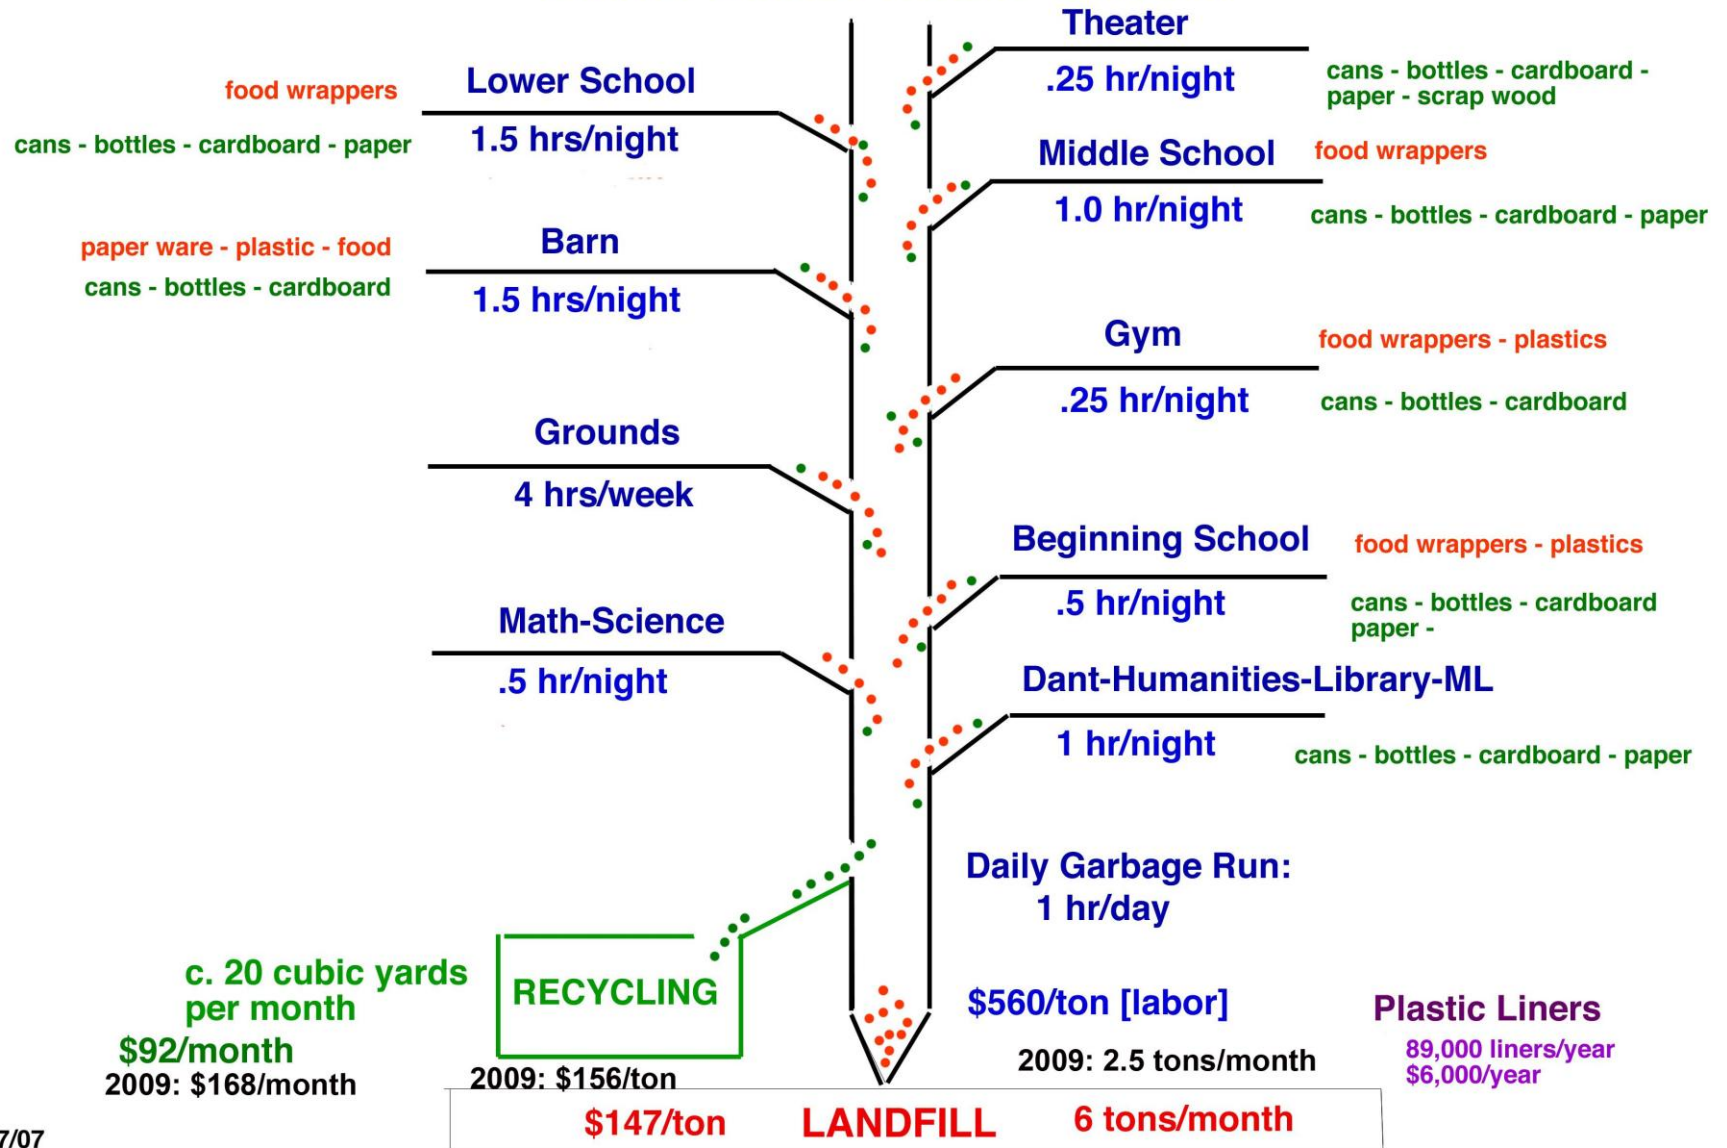

Catlin Gabel Waste Stream

CGS Goal